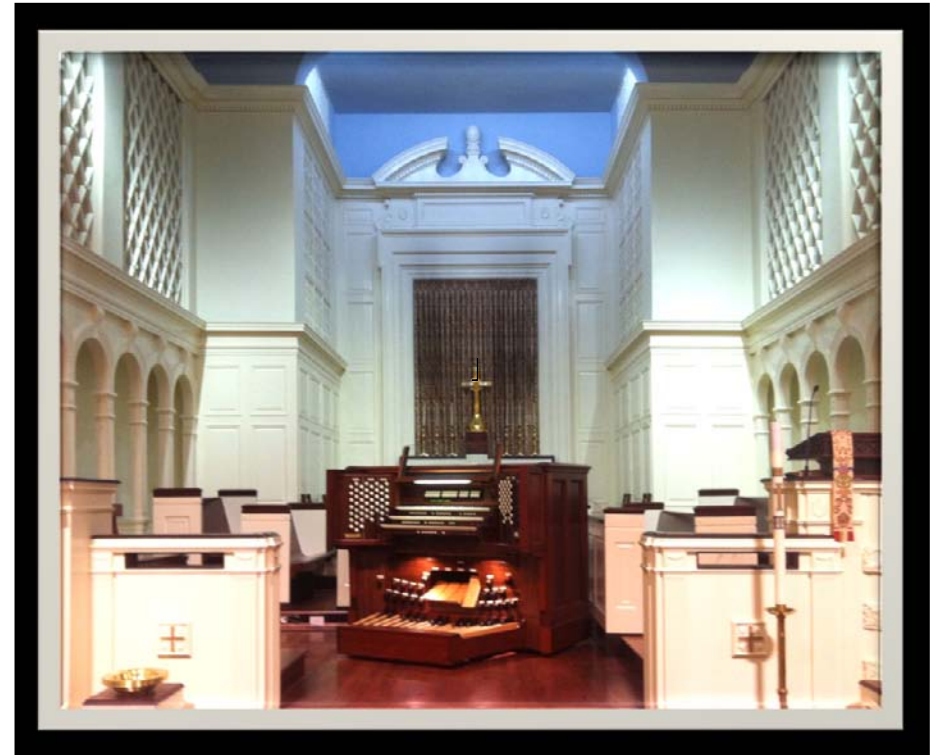

Buncombe Street United Methodist Church
Greenville, South Carolina

AUSTIN ORGANS, INC.

Organ Architects and Builders Since 1893
156 Woodland Street, Hartford, CT 06105 USA
Phone: (860) 522-8293 Fax: (860) 524-9828
Website: www.Austinorgans.com